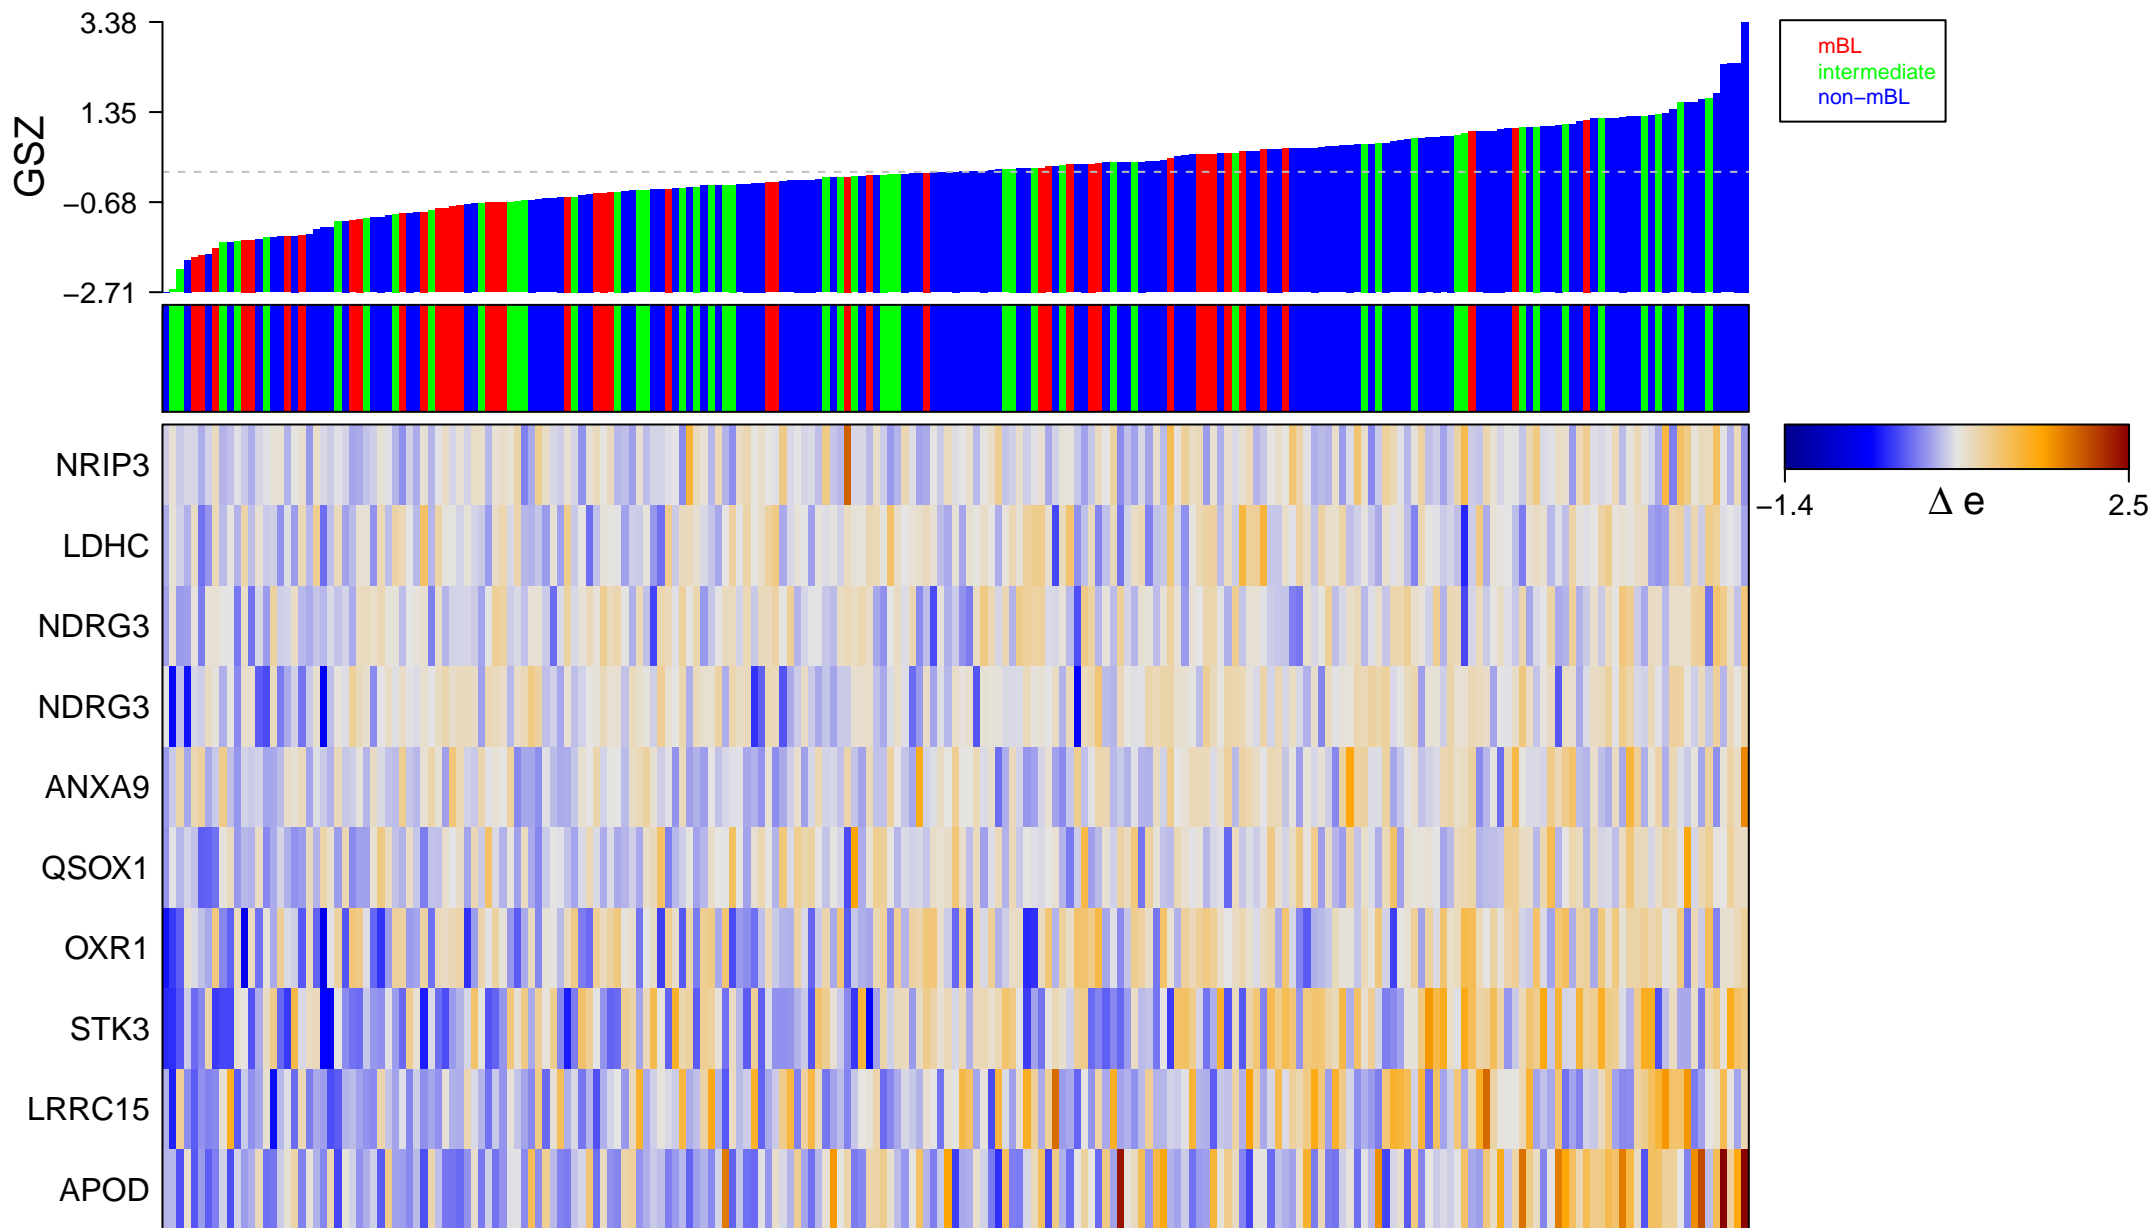

WILLIAMS_ESR2_TARGETS_UP

WILLIAMS_ESR2_TARGETS_UP

■ on
■ -
□ off

WILLIAMS_ESR2_TARGETS_UP