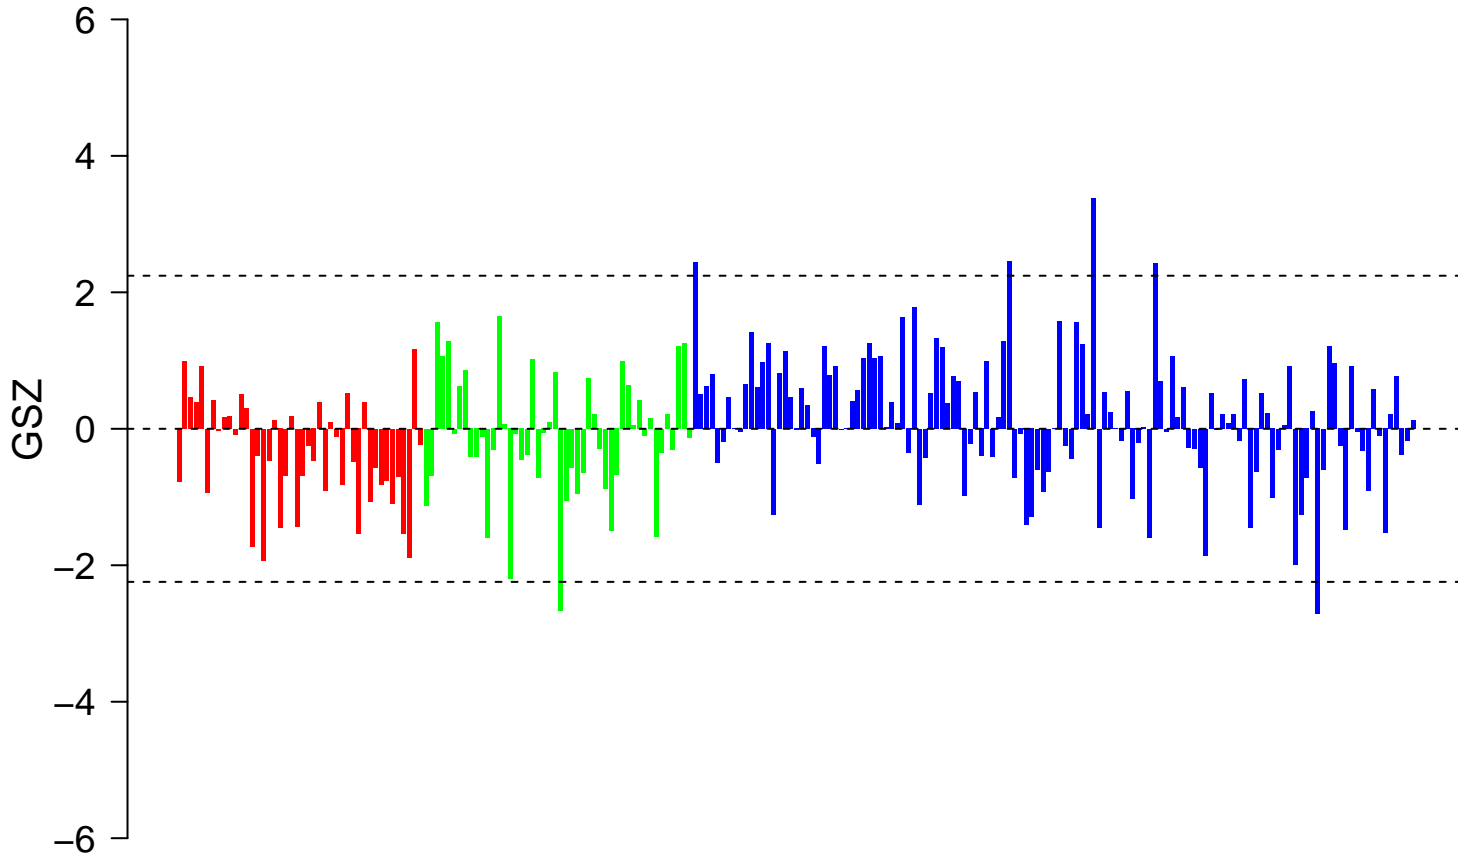

WILLIAMS_ESR2_TARGETS_UP

WILLIAMS_ESR2_TARGETS_UP

■ on
■ -
□ off

WILLIAMS_ESR2_TARGETS_UP